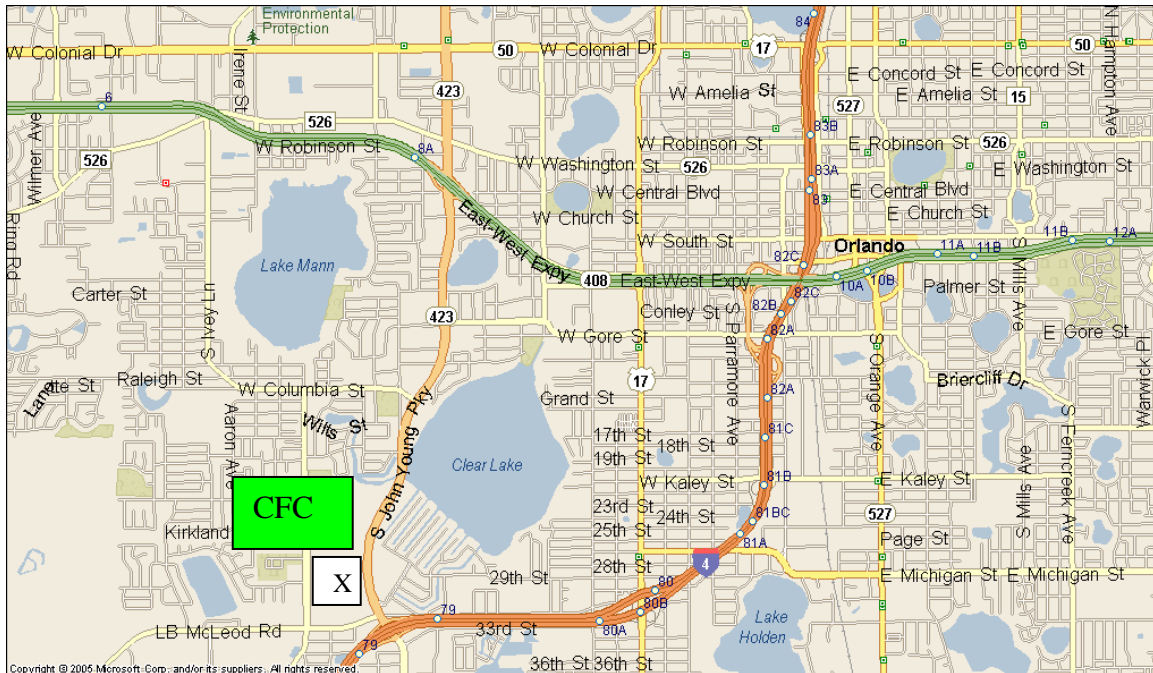

FORT GATLIN FAMILY CAMPOUT

We are located at the intersection of I-4 and John Young. Just North of I-4 on the West side of JYP.

Going South on John Young, enter church to your right just before I-4.

From I-4, take John Young exit north and enter church to your left just past the first traffic light.

Follow Scouting signs and Check in at Registration table at Faith Hall upon arrival.